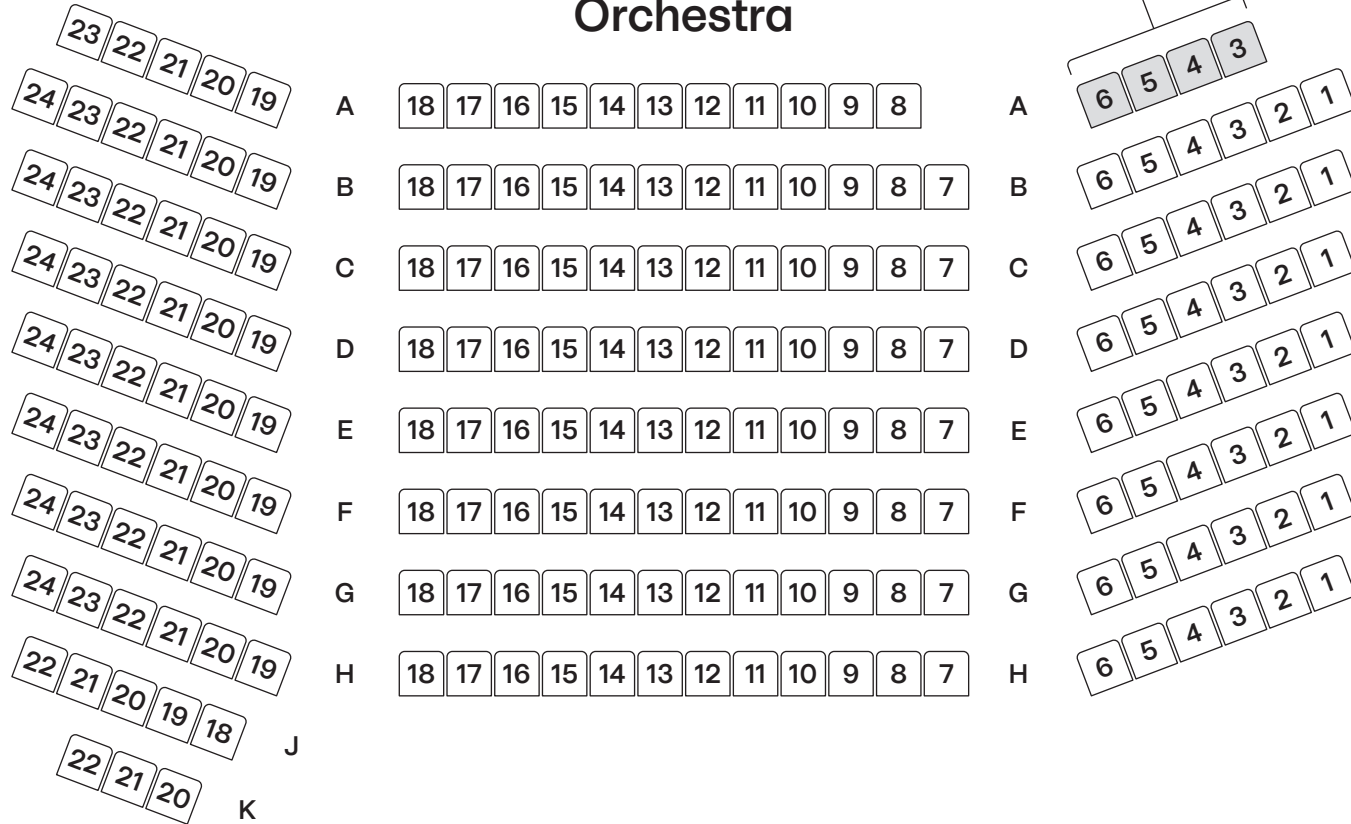

Marilyn and Charles Baillie Theatre

Stage

3 steps from lobby

accessible seating

Orchestra

16 steps from row A to row K

10 steps from rear lobby

Balcony

2 steps up to row BB, 2 steps down to row AA

28 steps from rear lobby